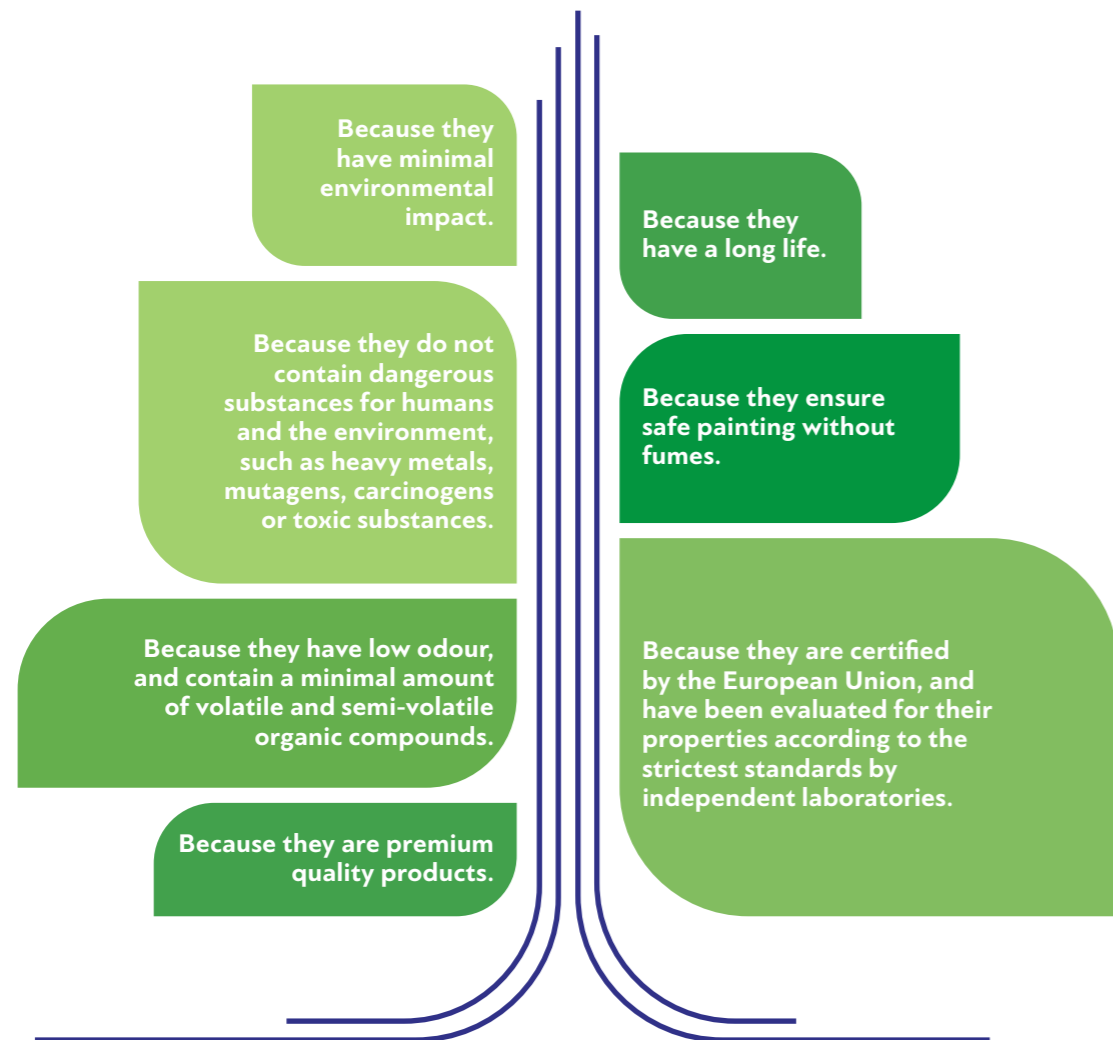

We choose **VECHRO**, the leading company
in total ecological paint Sales & Certifications
since 2003!