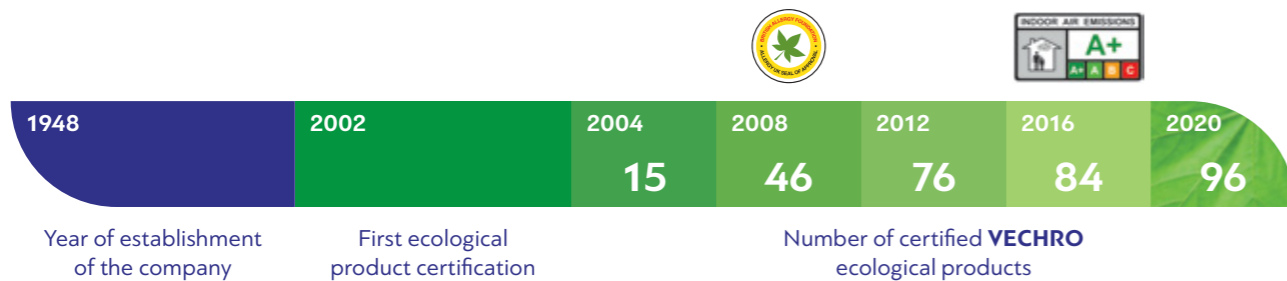

We choose **VECHRO**, the leading company  
in total ecological paint Sales & Certifications  
since 2003!

**VECHRO S.A.**  
302 Liosion Av. | 111 45 Athens | T +30 210 48 16 101  
**Northern Greece** Epirus 10th km Thessaloniki - Athens N.R.,  
570 09 Kalochori Thessaloniki | T + 30 2310 784 300  
E info@vechro.gr | www.vechro.gr  
i vechro | f vechrogr